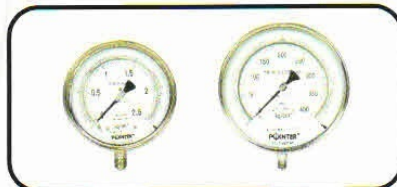

Glycerin Filled Pressure Gauges

High Pressure Glycerin Filled Pressure Gauges

Weather Proof Pressure Gauges

Utility Pressure Gauges

Diaphragm Sealed Pressure Gauges

Schaffer & Low Pressure Diaphragm Pressure Gauges

Precision Test Pressure Gauges

Single Diaphragm Differential Pressure Gauges

Electric Contact Gauges

Mercury / Gas Filled Temperature Gauges

Bi-Metal Temperature Gauges

Pressure Switch

Gauge Cooperator Tester

Glycerin Filled Pressure Gauges

4" (100mm)			6" (150mm)		
1.	SP-100-GP-S64-DB-12B	Price	2.	SP-150-GF-S64-DB-12B	Price
a.	-760 to 0 mmHg, 0 to 1 Kg/cm ²	1150.00	a.	-760 to 0 mmHg, 0 to 1 Kg/cm ²	1550.00
b.	2 Kg/cm ² to 400 Kg/cm ²	1100.00	b.	2 Kg/cm ² to 400 Kg/cm ²	1500.00
c.	400 Kg/cm ² to 1000 Kg/cm ²	1300.00	c.	400 Kg/cm ² to 1000 Kg/cm ²	1650.00
d.	1000 Kg/cm ² to 2100 Kg/cm ²	1800.00	d.	1000 Kg/cm ² to 2100 Kg/cm ²	2200.00