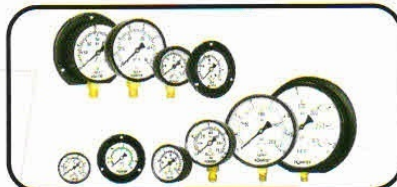

Glycerin Filled Pressure Gauges

High Pressure Glycerin Filled Pressure Gauges

Weather Proof Pressure Gauges

Utility Pressure Gauges

Diaphragm Sealed Pressure Gauges

Schaffer & Low Pressure Diaphragm Pressure Gauges

Precision Test Pressure Gauges

Single Diaphragm Differential Pressure Gauges

Electric Contact Gauges

Mercury / Gas Filled Temperature Gauges

Bi-Metal Temperature Gauges

Pressure Switch

Gauge Cooperator Tester

Glycerin Filled Pressure Gauges

4" (100mm)			6" (150mm)		
1.	SP-100-GP-S64-DB-12B	Price	2.	SP-150-GF-S64-DB-12B	Price
a.	-760 to 0 mmHg, 0 to 1 Kg/cm ²	1150.00	a.	-760 to 0 mmHg, 0 to 1 Kg/cm ²	1550.00
b.	2 Kg/cm ² to 400 Kg/cm ²	1100.00	b.	2 Kg/cm ² to 400 Kg/cm ²	1500.00
c.	400 Kg/cm ² to 1000 Kg/cm ²	1300.00	c.	400 Kg/cm ² to 1000 Kg/cm ²	1650.00
d.	1000 Kg/cm ² to 2100 Kg/cm ²	1800.00	d.	1000 Kg/cm ² to 2100 Kg/cm ²	2200.00